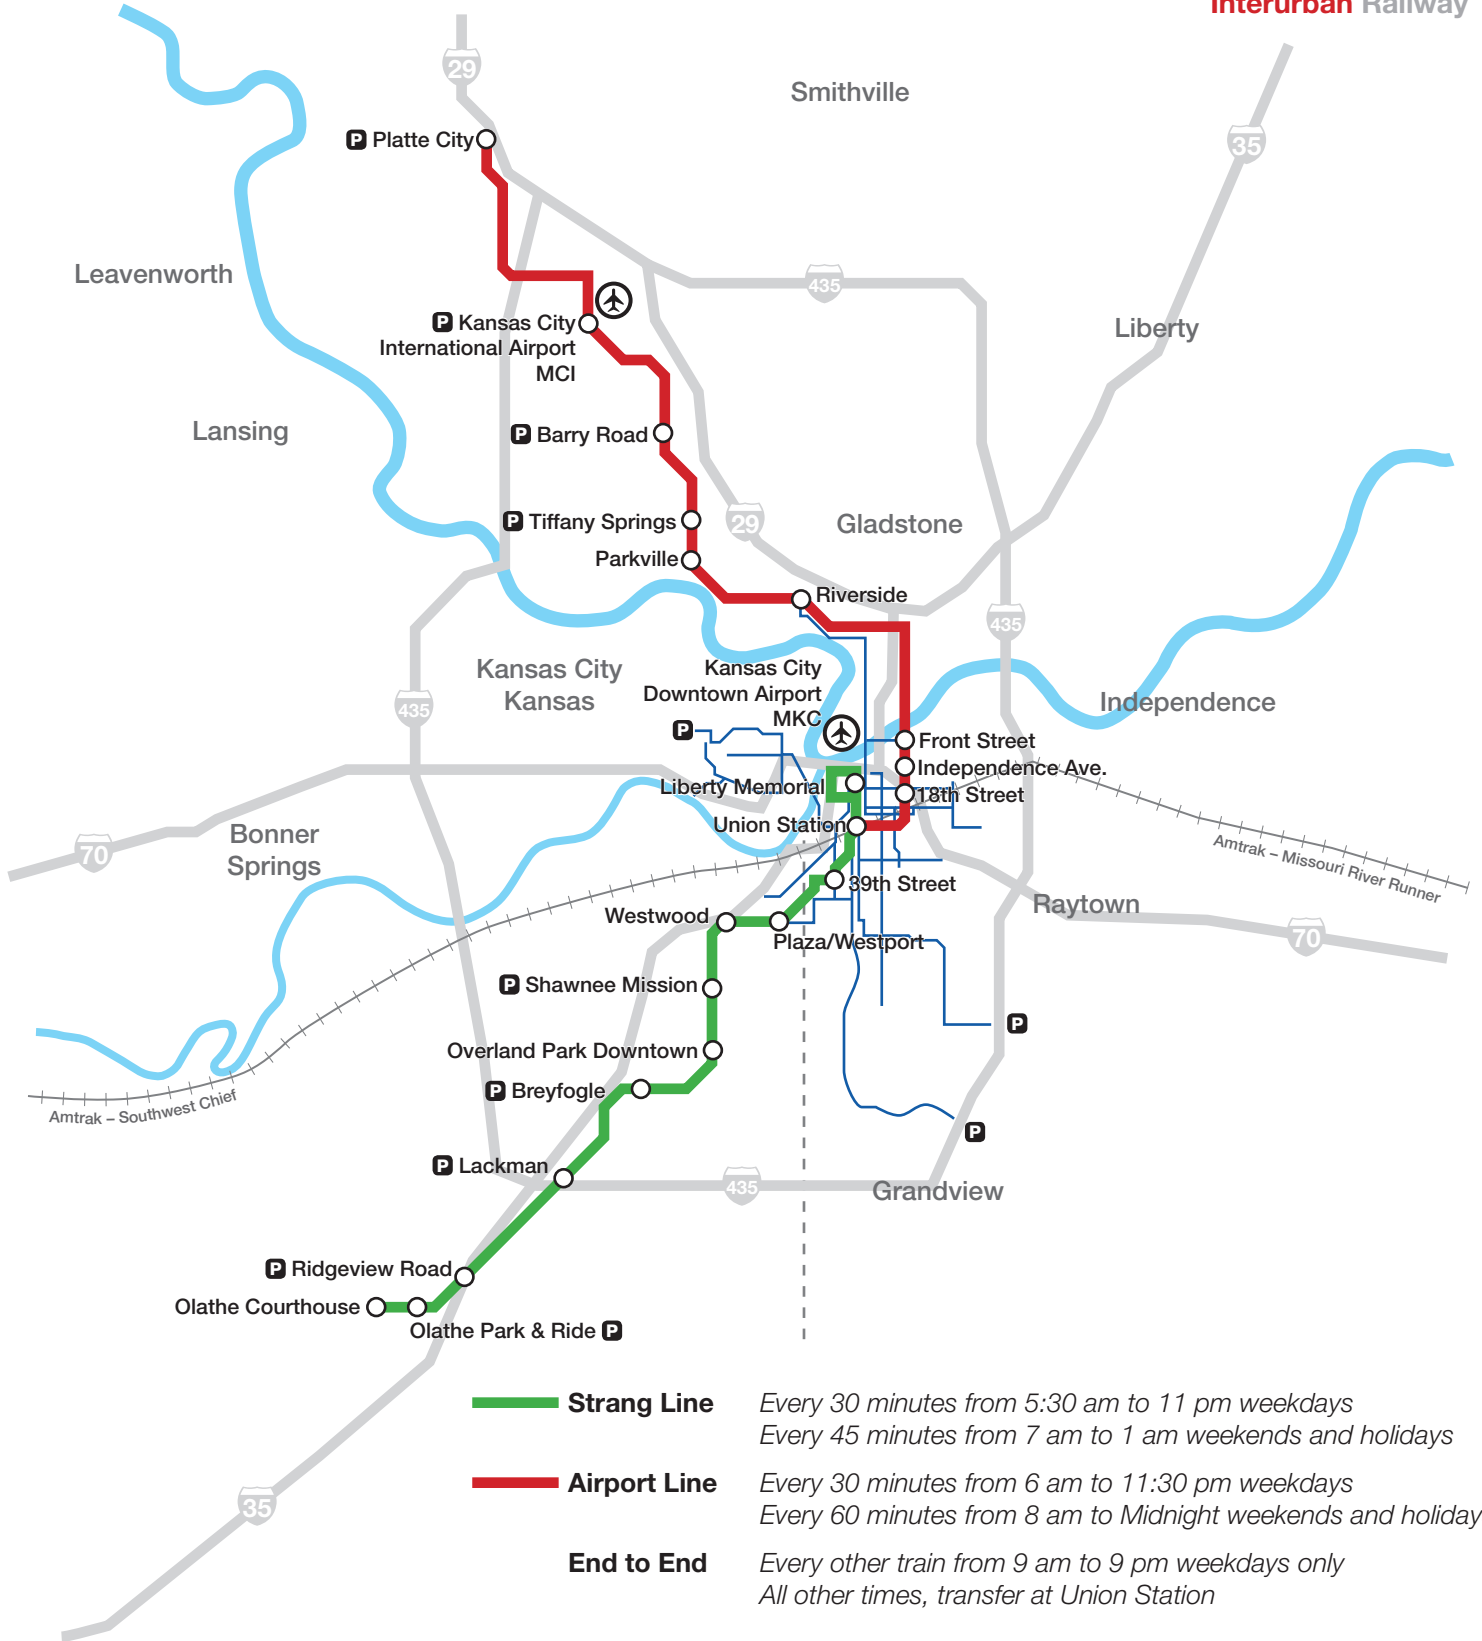

Service Area Map

Missouri-Kansas Interurban Railway

- Strang Line** *Every 30 minutes from 5:30 am to 11 pm weekdays
Every 45 minutes from 7 am to 1 am weekends and holidays*
- Airport Line** *Every 30 minutes from 6 am to 11:30 pm weekdays
Every 60 minutes from 8 am to Midnight weekends and holidays*
- End to End** *Every other train from 9 am to 9 pm weekdays only
All other times, transfer at Union Station*
- MetroTrolley** *Hop-on/Hop-off at any intersection. Service hours var by line.
Some lines make stops at MKIR stations.
MKIR tickets cannot be used on MetroTrolley.*